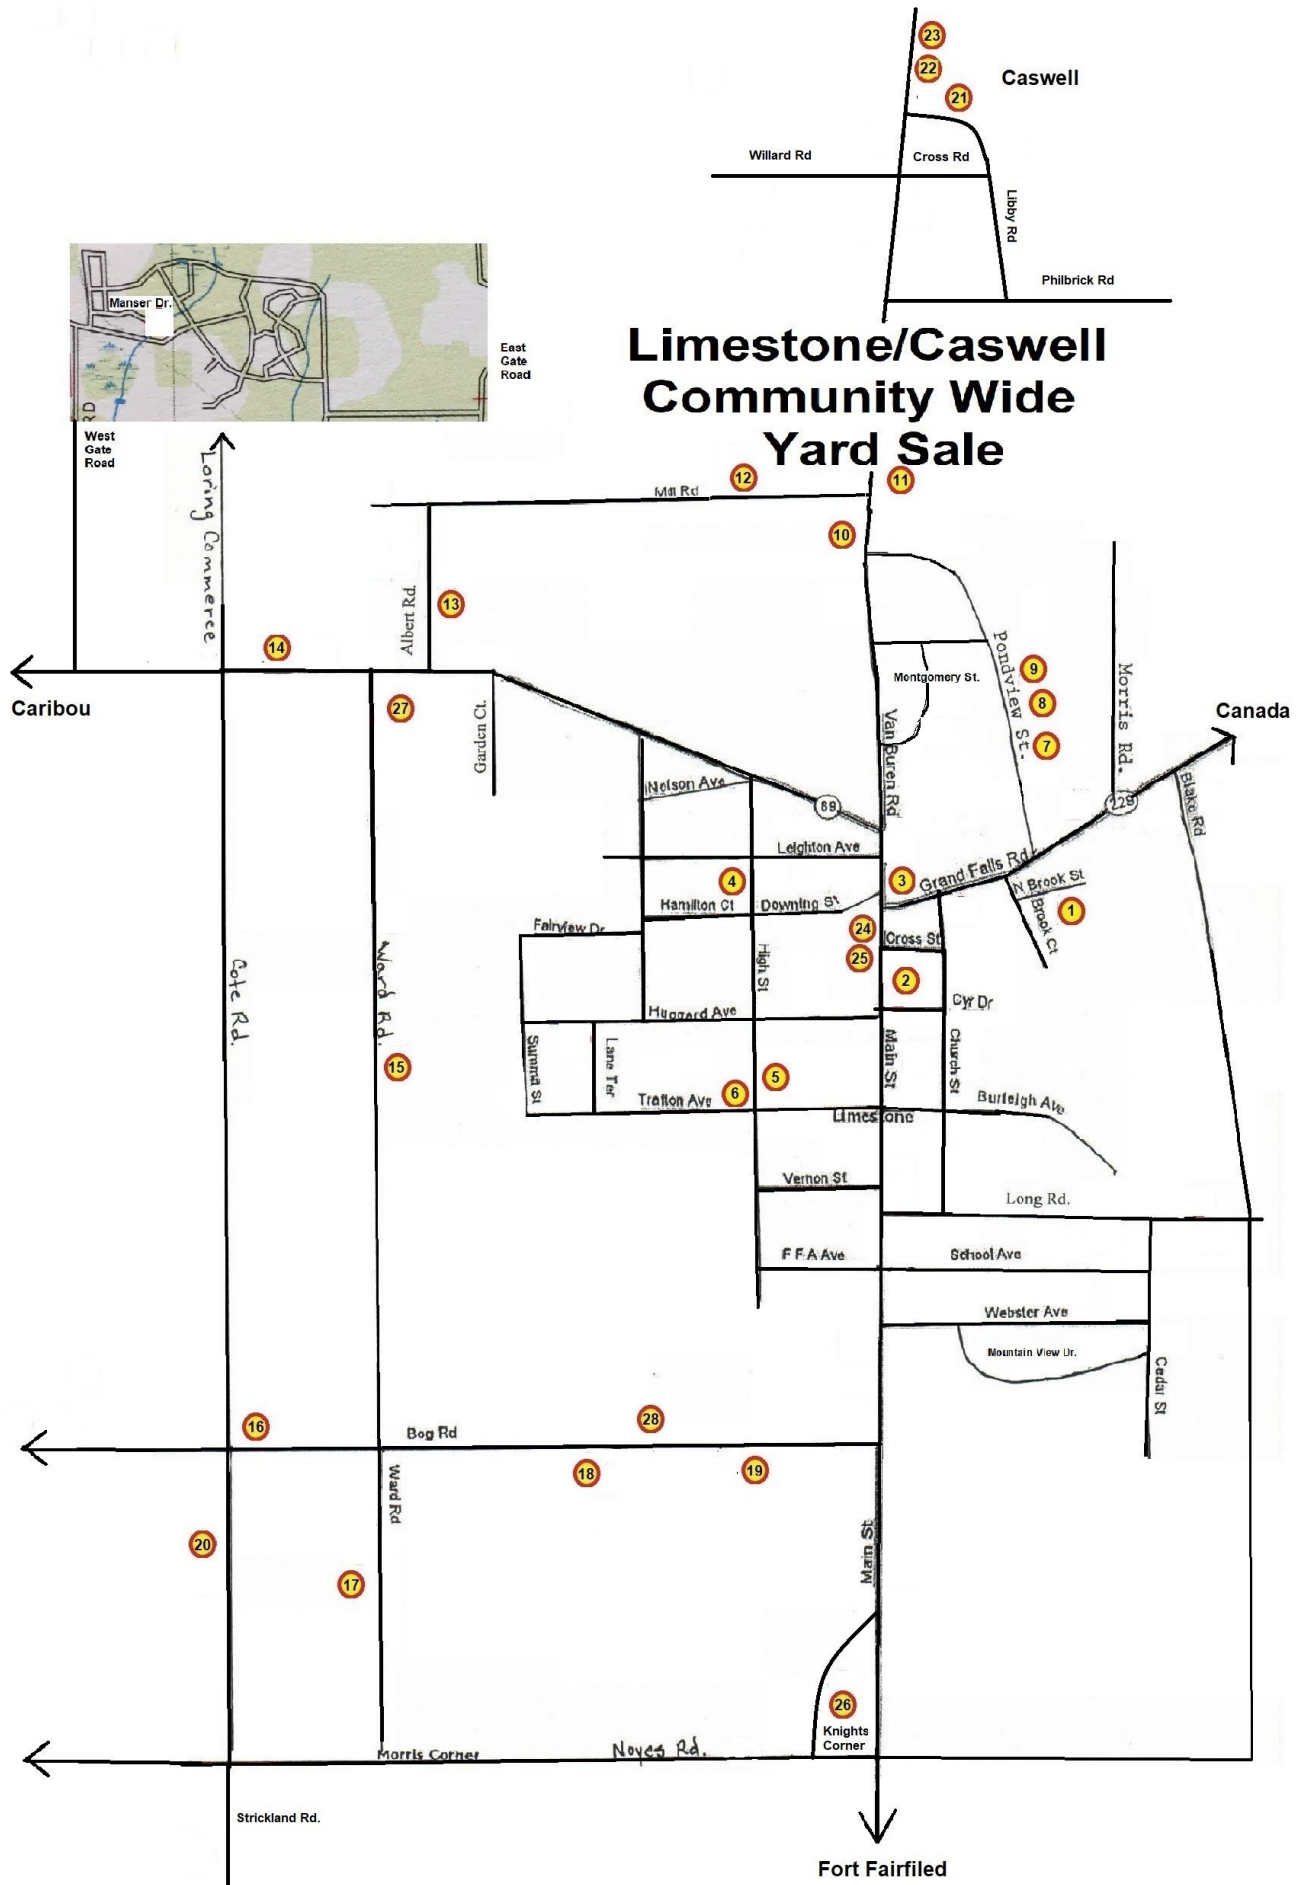

Limestone/Caswell Community Wide Yard Sale

Limestone-Caswell Community Wide Yard Sale/June21-23

8am to 4pm unless noted*

PORTA POTTY AVAILABLE ON THE CORNER OF MAIN ST/ACCESS HWY (next to Hometown Fuels)

Map number	Address	Town	Name	Books	CDs	VHS	DVD	Household	Clothing	Furniture	Kid items	Small Appliances	Other	Tools	Misc	Seasonal items	Date/Time Change				
1	46 Main Street	Limestone	K. Vines	x	x	x									x		11-4pm Sat/Sun				
2	30 Main Street	Limestone	J. Weston	x	x										x						
3	14 Main Street	Limestone	Girls Scouts #1587	x	x	x	x	x	x	x	x				x	x	Sat/Sun only				
4	19 High Street	Limestone	J. Huntress												x						
5	56 High Street	Limestone	E. Lausier	x	x			x	x	x	x	x	x	x	x			Hair Care Items/ Pool swim accessories			
6	25 Trafton Drive	Limestone	C. Hartman					x		x			x		x			Sports Cards			
7	59 Pondview	Limestone	K.Simon												x						
8	75 Pondview	Limestone	B. Fitzsimmons					x	x	x		x	x	x	x			Dishes			
9	78 Pondview	Limestone	C. Corriveau					x				x	x	x	x			Exercise equipment			
10	176 Van Buren Rd	Limestone	T. St. Pierre	x	x	x	x	x	x	x	x	x	x	x	x						
11	385 Van Buren Rd	Limestone	G. Caldwell	x	x	x	x	x	x	x	x	x	x	x	x						
12	31 Mill Rd	Limestone	M. Albert					x	x		x				x			Make a donation			
13	13 Albert Rd	Limestone	P. Edgecomb					x					x		x	x		Crafts			
14	299 Access Hwy	Limestone	T. Muise	x	x	x	x	x	x	x	x	x	x	x	x	x		Power Yard Tools/Meat Slicer/Meat Grinder, kids clothing			
15	100 Ward Rd	Limestone	B. McLaughlin					x	x				x		x		Starts Thurs.	Towels			
16	471 Bog Rd	Limestone	J. Bouley						x		x		x		x		Sat/Sun only	kids clothing/footwear			
17	349 Ward Rd	Limestone	L. Rollins					x	x			x	x	x	x			concrete mixer, wood splitter, push mowers, pallet jack			
18	126 Bog Rd	Limestone	J. Griffeth	x	x	x	x	x	x	x	x	x	x	x	x			Antiques, Baskets			
19	52 Bog Rd	Limestone	C. Castle	x	x	x							x	x	x			Dishes			
20	295 Cote Road	Limestone	P. Voisine					x	x				x		x			New Exercise Bike			
21	520 Libby Rd	Caswell	J. Goodwin	x	x	x		x			x		x		x			kids clothes/footwear, toys, maternity clothes, baby items			
22	1431 Van Buren Rd	Caswell	D. Michaud					x					x	x	x			Antiques. Recycles electronics for free. Drop-Off location.			
23	1906 Van Buren Rd	Caswell	P. Giberson					x	x	x			x		x						
24	Rotary Park, 21 Main St.	Limestone	D. Leighton	x	x	x						x	x		x						
25	Rotary Park, 21 Main St.	Limestone	P Churchill					x					x	x	x		Fri/Sat Only				
26	54 Night Corner Rd	Limestone	L Mazerolle					x					x	x	x	x		Old Safe			
27	30 Ward Rd.	Limestone	C. Cote	x	x								x		x	x		Home décor, wall décor			
28	87 Bog Rd.	Limestone	K. Farry					x		x	x	x		x				Harbor Light - lighthouses, lighted Curio Cabinet			

Sponsored by the Limestone Chamber of Commerce